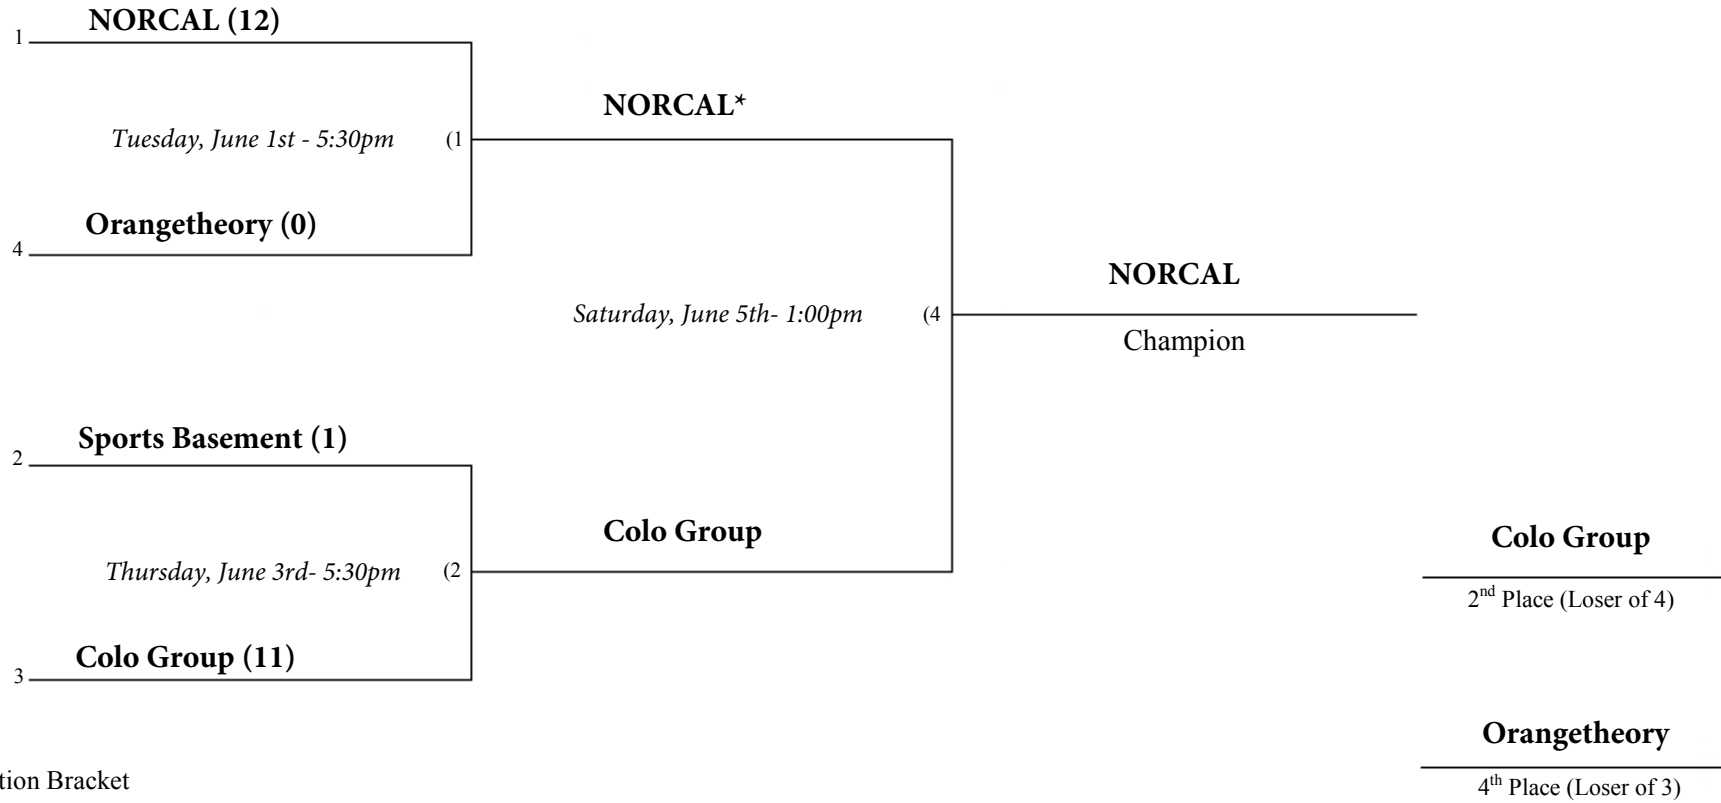

2021 Farm Division Playoff Bracket

*Denotes Home team